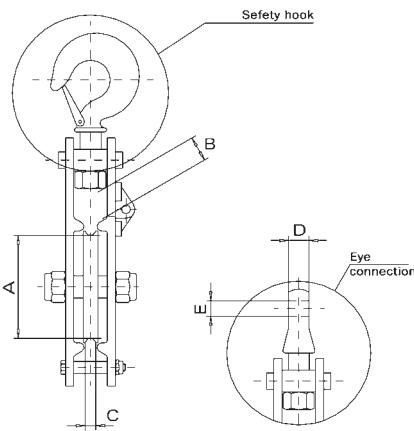

The service snatch blocks can be opened at one side. The wheels are mounted on ball bearings

Certified Quality System
ISO 9001:2000

STEEL SERVICE SNATCH BLOCKS Mod. CZA

Swivel connection		Dimensions [mm]					Breaking load [kN]	Mass [kg]	
Safety hook connection	Eye connection	A	B	C	D	E		Safety hook connection	Eye connection
CZA 010	CZA 001	108	40	15	20	17	90	5	4.9
CZA 030	CZA 020	138	40	15	27	21	180	9.5	8.5
CZA 140	CZA 280	185	55	30	30	26	250	12	12

ALUMINIUM ALLOY SERVICE SNATCH BLOCKS Mod. CZL

Swivel connection		Dimensions [mm]					Breaking load [kN]	Mass [kg]
Safety hook connection	Eye connection	A	B	C	D	E		Safety hook and eye connection
CZL 050	CZL 040	100	30	22	14	18	30	1.6
CZL 080	CZL 070	140	40	25	16	18	60	2.8