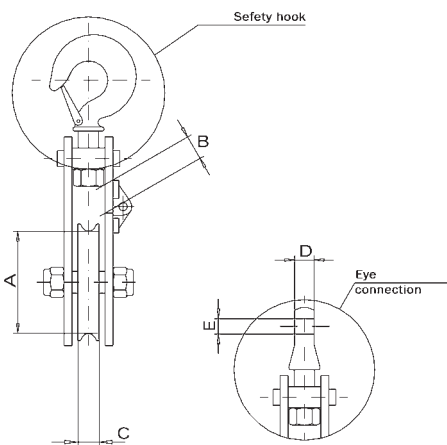

The service snatch blocks can be opened at one side. The wheels are mounted on ball bearings

Certified Quality System
ISO 9001:2000

STEEL SERVICE SNATCH BLOCKS Mod. CZA

Swivel connection		Dimensions [mm]					Breaking load [kN]	Mass [kg]	
Safety hook connection	Eye connection	A	B	C	D	E		Safety hook connection	Eye connection
CZA 010	CZA 001	108	40	15	20	17	90	5	4.9
CZA 030	CZA 020	138	40	15	27	21	180	9.5	8.5
CZA 140	CZA 280	185	55	30	30	26	250	12	12

ALUMINIUM ALLOY SERVICE SNATCH BLOCKS Mod. CZL

Swivel connection		Dimensions [mm]					Breaking load [kN]	Mass [kg]
Safety hook connection	Eye connection	A	B	C	D	E		Safety hook and eye connection
CZL 050	CZL 040	100	30	22	14	18	30	1.6
CZL 080	CZL 070	140	40	25	16	18	60	2.8